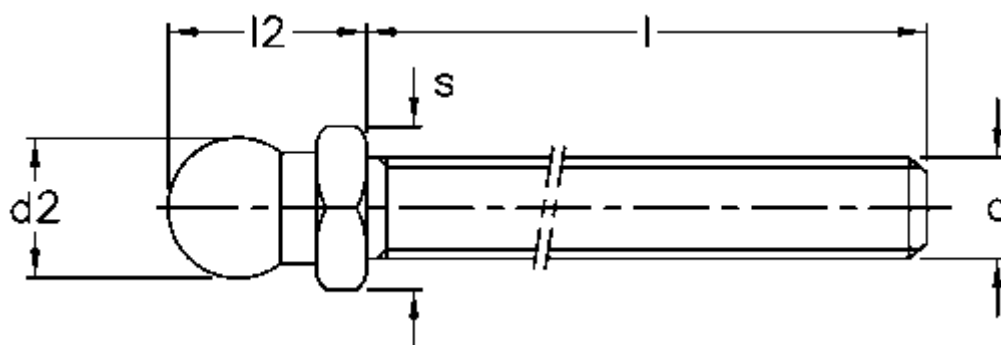

Article number: 2310322525

Description: E+G Threaded stem, SST Stainless steel  
SM-SST-14-M16x108

## Measures

$d = M16$

$d_2 = 13.9$

$l = 108$

$l_2 = 20$

$s = 16$